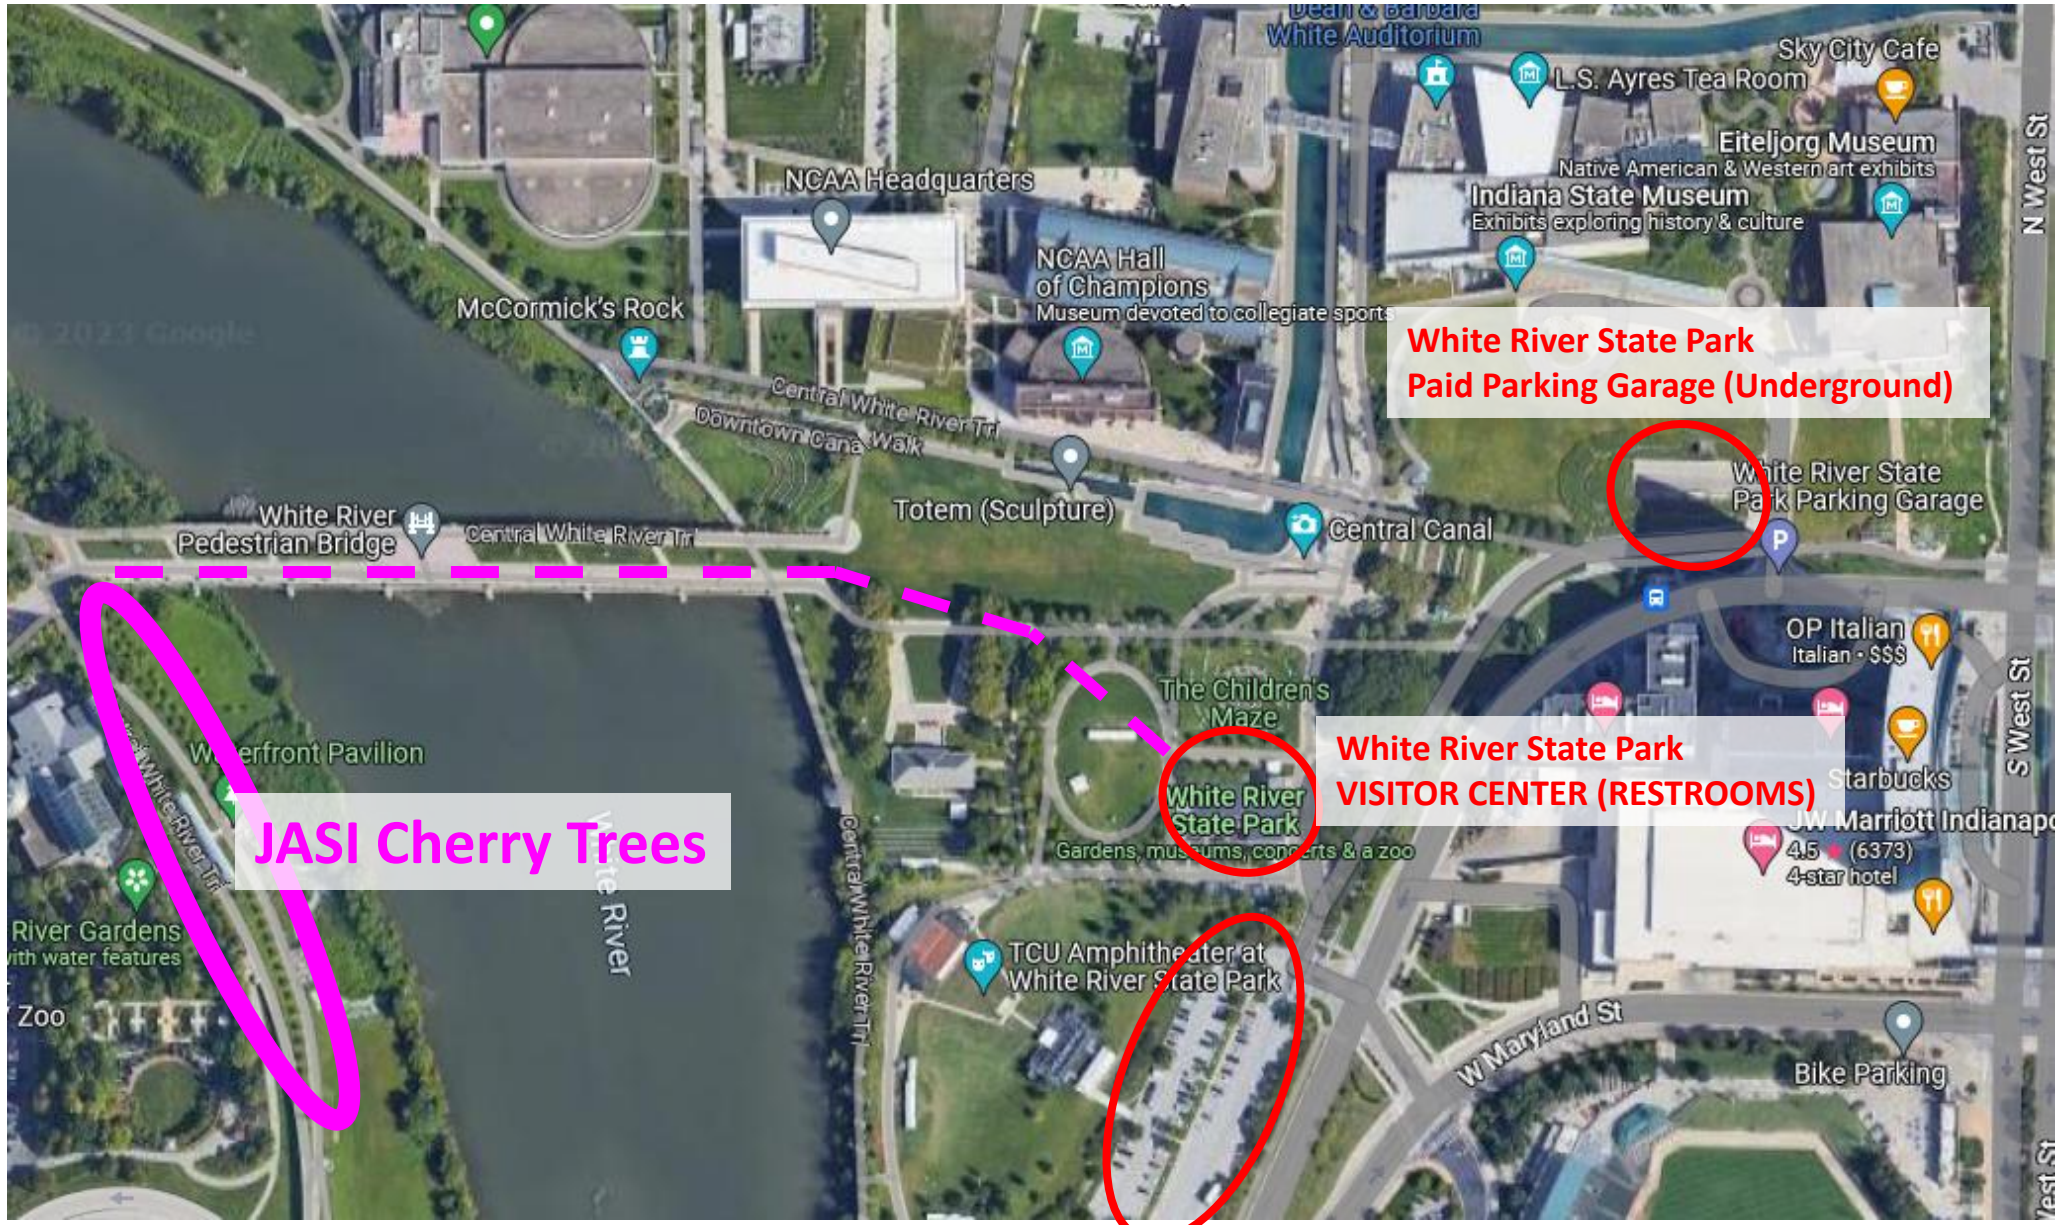

Japan-U.S. Cherry Tree Promenade White River State Park - Indianapolis, Indiana

**White River State Park
Paid Parking Garage (Underground)**

**White River State Park
VISITOR CENTER (RESTROOMS)**

**White River State Park
Paid Parking Lot (Above Ground)**

JASI Cherry Trees